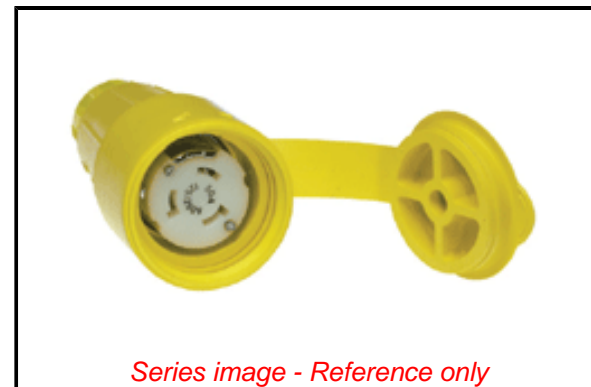

PLEASE CHECK WWW.MOLEX.COM FOR LATEST PART INFORMATION

Part Number: [1301550141](#)

Status: **Active**

Overview: [Watertite Extreme Wet-Location Wiring Solutions](#)

Description: Watertite Extreme Connector with California Style Locking Blade, 3 Pole/4 Wire, Non-NEMA, 50A/125V/250V, Cord Grip Body Size F5

Documents:

[Brochure (PDF)](#)

[RoHS Certificate of Compliance (PDF)](#)

Agency Certification

CSA LR6837
UL E10176

General

Product Family Wiring Devices
Series [130155](#)
IP Rating IP67
NEMA Configuration Non-NEMA Locking CA
Overview [Watertite Extreme Wet-Location Wiring Solutions](#)
Product Name Watertite Extreme
Receptacle Type Single
Specialty N/A
Taxonomy Wiring Devices
Type Connector
UPC 78678801470

Physical

Cord Grip Body Size F5 1 1/4"
Flange No
Flip Lid No
Gender Female
Length N/A
Locking Blade Yes
Net Weight 773.827/g
Poles 3-pole/4-wire

Electrical

Cord Type N/A
Current - Maximum per Contact 50.0A
GFCI No
Lighted Connector No
Voltage - Maximum 250V

Material Info

Engineering Number CS63W64

Series image - Reference only

EU ELV

Not Relevant

EU RoHS

Not Relevant

REACH SVHC

Not Relevant

Halogen-Free

Status

Not Relevant

For more information, please visit [Contact US](#)

China ROHS

Not Relevant

ELV

Not Relevant

RoHS Phthalates

Not Relevant

Search Parts in this Series

[130155 Series](#)